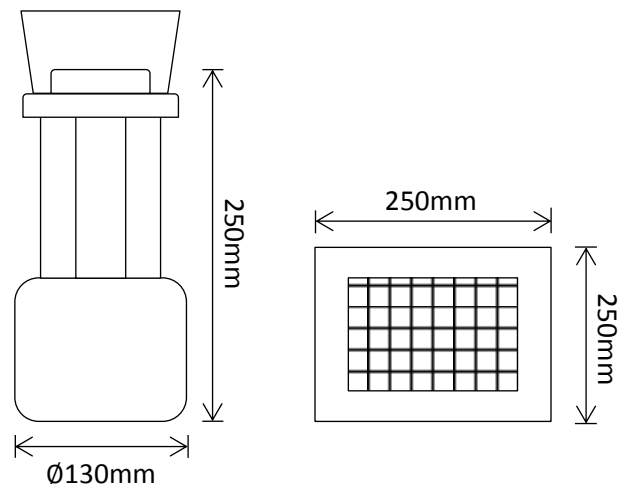

Residential Range

Camping Lanterns

Camping Lantern w/ USB Output

Product Code	LED's	Battery	Solar Panel	IP Rating	Lumens
SLDL2279	72 x 5000K CCT (CW)	1 x 3.7V 4000mAh	3W Separate Polycrystalline	44	200 @ 1m

Features:

- On/Off Switch
- Approximately 8-10 hours Operation
- Adjustable Handle with Hook
- 2 ways of charging – Solar / 240v Mains
- 5.5v USB output for Charging of Devices
- Colour – Blue with Stainless Steel Features

1 Year Warranty!

Packaged Fitting Weight & Dimensions

W: 1.4kg

D: 18.5cm x 17.5cm x 28cm