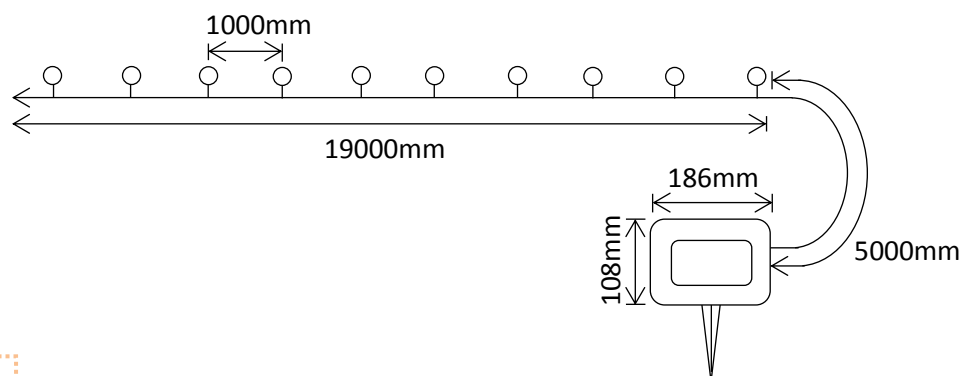

Residential Range

Festoon Lights

Festoon Lights

Product Code	LED's	Battery	Solar Panel	IP Rating	Lumens
SLDFES-20CLD	20 x G45-E27 Filament LED @ 0.2W	2 x 3.7v 1800mAh Li-ion	2.8W 5.5VDC Separate E.R.E	65	20 @ 1m per bulb

Features:

- Approximately 8-10 hours Operation
- 24 x LED bulbs per kit, including 1 spare per colour, (6 x Red, 6 x Blue, 6 x Green, 6 x Yellow)
- 4 x Pre-set Operation Modes
- Cable Colour - Black
- Optional Charging via 5v USB Port

1 Year Warranty!

Packaged Fitting Weight & Dimensions

W: 3.1kg

D: 49.5cm x 31cm x 11.5cm