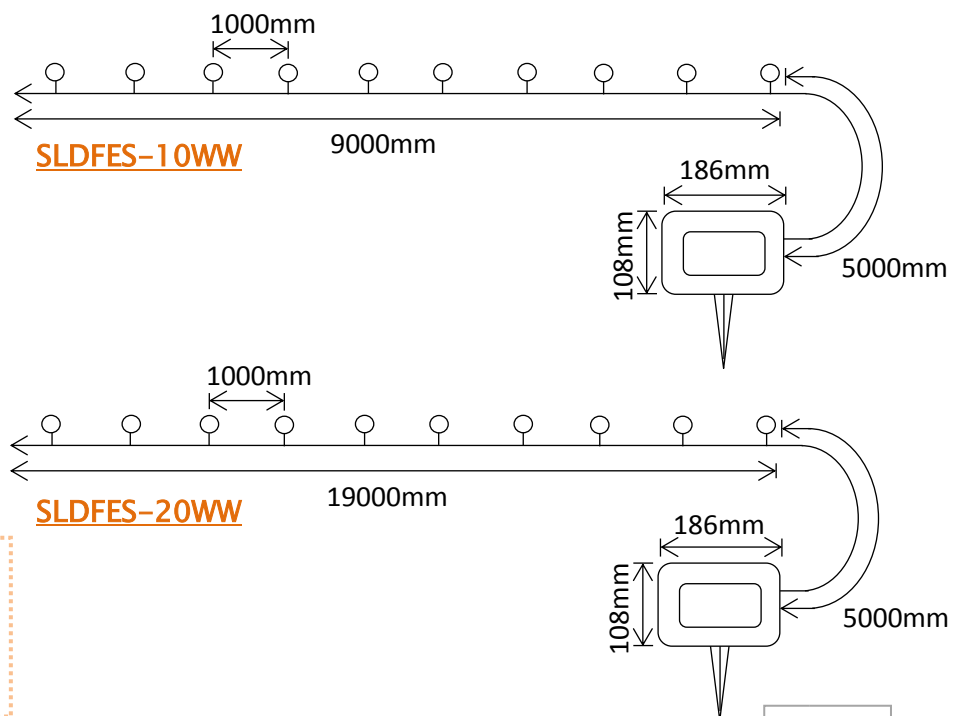

Residential Range

Festoon Lights

Festoon Lights

Product Code	LED's	Battery	Solar Panel	IP Rating	Lumens
SLDFES-10WW	10 x G45-E27 Filament LED @ 0.2W (WW)	2 x 3.7v 1800mAh	2.8W 5.5VDC Separate E.R.E	65	20 @ 1m per bulb
SLDFES-20WW	20 x G45-E27 Filament LED @ 0.2W (WW)	2 x 3.7v 1800mAh	2.8W 5.5VDC Separate E.R.E	65	20 @ 1m per bulb

Features:

- Approximately 8-10 hours Operation
- 1 x Spare Bulb Included per kit
- 4 x Pre-set Operation Modes
- Cable Colour - Black
- Optional Charging via 5v USB Port

1 Year Warranty!

Packaged Fitting Weight & Dimensions

W: 3.2kg

D: 49cm x 31cm x 11cm