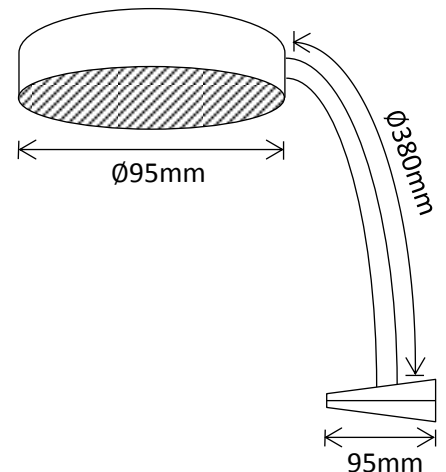

Multi-Purpose Lights

Multi-Purpose Clamp Light

Product Code	LED's	Battery	Solar Panel	IP Rating	Lumens
SLDCL	5 x SMD @0.2W (CW)	1 x 3.2V 1Ah LiFePO4	0.5W Integrated Polycrystalline	44	100 @ 1m

Features:

- Approximately 4-6 hours Operation
- Black P.C. Finish
- Clamp attachment with flexible arm
- Heavy duty adjustable clamp
- On/Off Switch

1 Year Warranty!

Packaged Fitting Weight & Dimensions

W: 0.5kg

D: 23cm x 15.5cm x 8cm