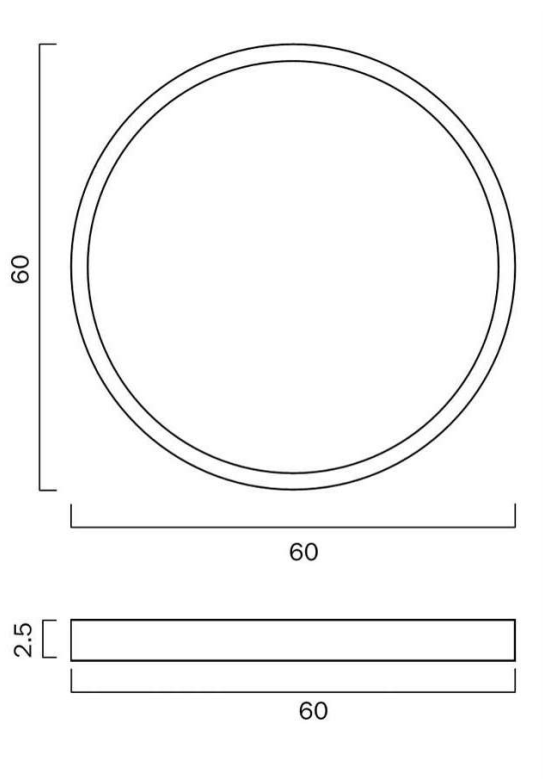

Color Temperature	Warm White; Natural White; Cool White
Color Kelvin	3 CCT (3000k - 4000k - 6500k)
Color Rendering	>85
Dimmable	Yes - 3 Step by switch (100% - 50% -20%)
Power Factor	>0.90
Surge Protection	Yes (1.5 Kva)
Lumens maintenance	25000 Hrs
Beam Angle (degree)	120
Electrical Protection	CLASS II - DOUBLE INSULATED, EARTH NOT REQUIRED
IP rating	IP20
Lead and Plug	No
Approvals	RCM
Assembly Required	No
Box Contents	Basic mounting screws,Instruction,Quick Connector Terminal
Installation Required	Yes (by Licensed Electrician only)
Care Instructions	Do not use strong liquid cleaners,Wipe clean with a dry cloth
Replacement Warranty	*3 Years

Barcode

GTIN 9329501057162

Image -dimensions