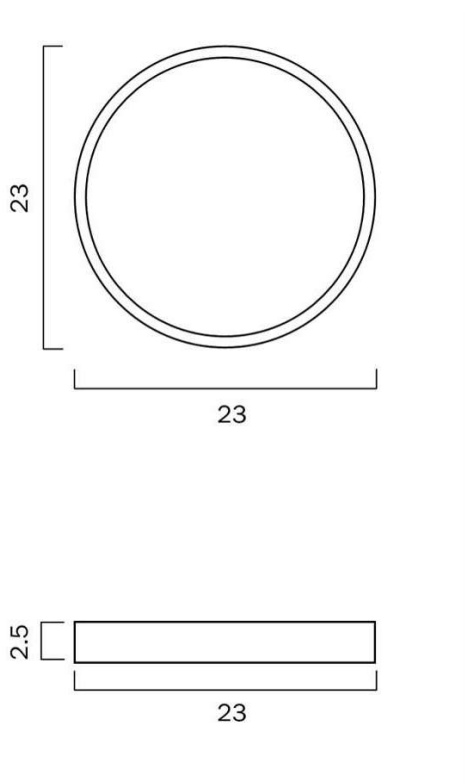

Color Temperature	Warm White; Natural White; Cool White
Color Kelvin	3 CCT (3000k - 4000k - 6500k)
Color Rendering	>85
Dimmable	Yes - 3 Step by switch (100% - 50% -20%)
Power Factor	>0.90
Surge Protection	Yes (1.5 Kva)
Lumens maintenance	25000 Hrs
Beam Angle (degree)	120
Electrical Protection	CLASS II - DOUBLE INSULATED, EARTH NOT REQUIRED
IP rating	IP20
Lead and Plug	No
Approvals	RCM
Assembly Required	No
Box Contents	Basic mounting screws,Instruction,Quick Connector Terminal
Installation Required	Yes (by Licensed Electrician only)
Care Instructions	Do not use strong liquid cleaners,Wipe clean with a dry cloth
Replacement Warranty	*3 Years

Barcode

GTIN 9329501057100

Image -dimensions