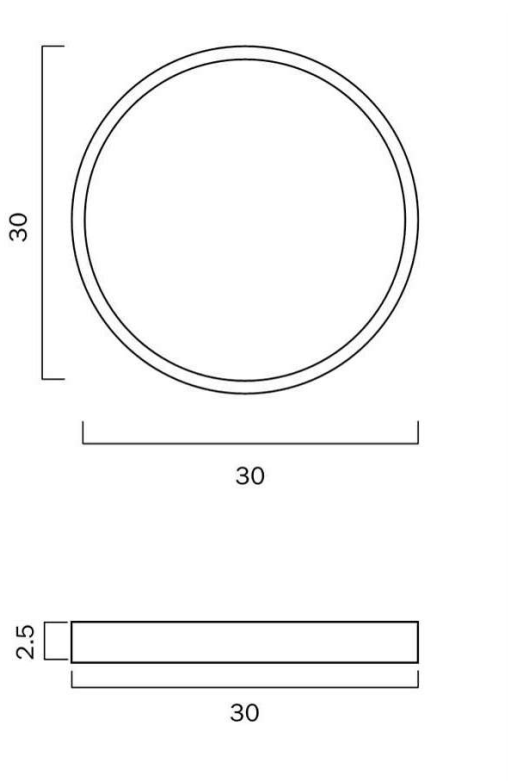

Color Temperature	Warm White; Natural White; Cool White
Color Kelvin	3 CCT (3000k - 4000k - 6500k)
Color Rendering	>85
Dimmable	Yes - 3 Step by switch (100% - 50% -20%)
Power Factor	>0.90
Surge Protection	Yes (1.5 Kva)
Lumens maintenance	25000 Hrs
Beam Angle (degree)	120
Electrical Protection	CLASS II - DOUBLE INSULATED, EARTH NOT REQUIRED
IP rating	IP20
Lead and Plug	No
Approvals	RCM
Assembly Required	No
Box Contents	Basic mounting screws,Instruction,Quick Connector Terminal
Installation Required	Yes (by Licensed Electrician only)
Care Instructions	Do not use strong liquid cleaners,Wipe clean with a dry cloth
Replacement Warranty	*3 Years

Barcode

GTIN 9329501057124

Image -dimensions