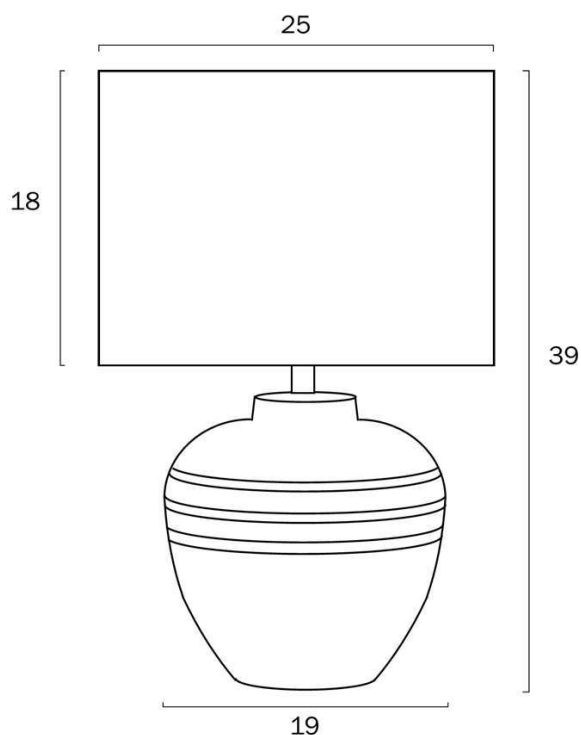

Fixture Height (cm)	39.0
Base Diameter (cm)	19.0
Base Height (cm)	19.0
Shade Diameter (cm)	25.0
Shade Height (cm)	18.0
Cable Length (cm)	180 (30+Inline Switch+150)

Specification

Voltage Input	240V
Total Wattage (max)	25
Globe Type	E27
Globe / Light Source qty	1
Globe / Light Source included	No
Dimmable	Globe Dependant
Electrical Protection	CLASS II - DOUBLE INSULATED, EARTH NOT REQUIRED
IP rating	IP20
Lead and Plug	Yes
Approvals	RCM
Assembly Required	Yes
Box Contents	Instruction
Care Instructions	Do not use strong liquid cleaners, Wipe clean with a dry cloth
Replacement Warranty	*3 Years

Barcode

GTIN 9329501059753

Image -dimensions

Note: Dimensions are only a guide and may vary due to manufacturing variations.