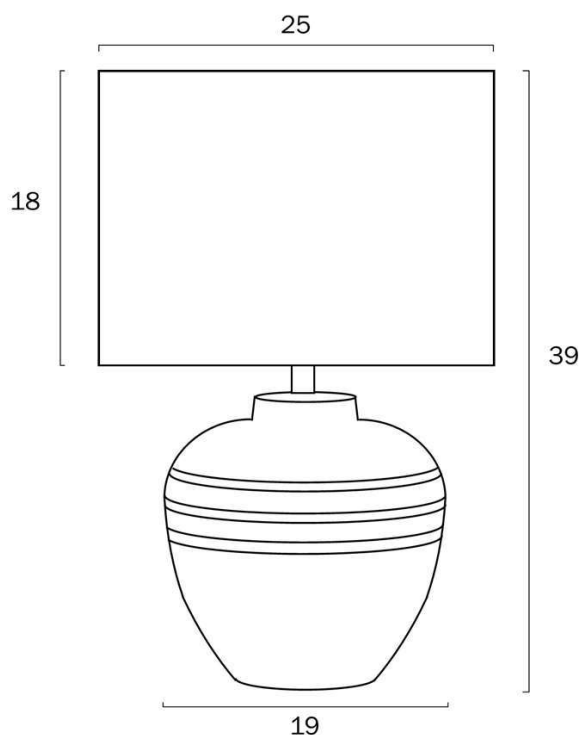

### Size

<b>Fixture Diameter (cm)</b>	25.0
------------------------------	------

<b>Fixture Height (cm)</b>	39.0
<b>Base Diameter (cm)</b>	19.0
<b>Base Height (cm)</b>	19.0
<b>Shade Diameter (cm)</b>	25.0
<b>Shade Height (cm)</b>	18.0
<b>Cable Length (cm)</b>	180 (30+Inline Switch+150)

## Size

<b>Fixture Diameter (cm)</b>	25.0
------------------------------	------

All representations within this document are subject to copyright. ELECTRICAL INSTALLATIONS MUST BE PERFORMED BY A QUALIFIED ELECTRICAL CONTRACTOR AND INSTALLED IN ACCORDANCE WITH AS/NZS 3000.  
NOTE : All images , descriptions and dimensions are indicative. Please check latest version of item detail on Telbix website prior to ordering or installation.

<b>Fixture Height (cm)</b>	39.0
<b>Base Diameter (cm)</b>	19.0
<b>Base Height (cm)</b>	19.0
<b>Shade Diameter (cm)</b>	25.0
<b>Shade Height (cm)</b>	18.0
<b>Cable Length (cm)</b>	180 (30+Inline Switch+150)

## Image -dimensions

Note: Dimensions are only a guide and may vary due to manufacturing variations.