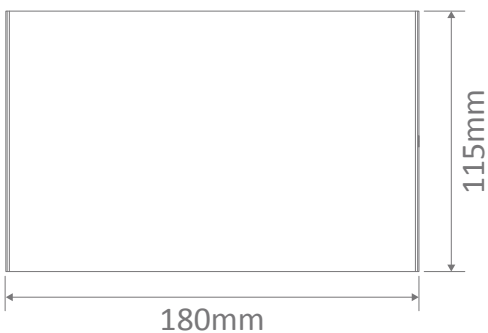

SIERRA-12-RND LED Wall Light

Description

The Sierra series of LED Wall Lights features a high quality cast square or round aluminium frame powder coated in textured black, textured dark grey or textured white with either 3000K Warm White or 5000K dedicated LED Chips. However, the real benefit to the sierra series lies with the adjustable integrated slides on the top and bottom of the luminaire allowing you to change the beam angle projected up and down the wall from 0° to 100° to give you that perfect v-line look on your wall for your home. With the additional benefit of being IP65 rated, the Sierra series of LED Wall lights can be placed both indoors and outdoors to create excellent up and down illumination for your contemporary home and all backed by our Domus Lighting 3 year replacement warranty for peace of mind.

Specification Features

Input Voltage: 240V AC
 Power (W): 2x6W
 IP rating (IP): IP65
 Lumens (lm): Warm White 3000K - 400lm
 White 5000K - 450 lm
 LED type: COB
 CCT: 3000K - 5000K
 CRI: ≥80
 Beam angle (°): 0° - 90° (Adjustable)
 Dimmable: No
 Lifespan (hrs): 50,000hrs

Diagrams / Additional

Item No.	Variant	Colour
SIERRA-12-RND-DGR	19630	3000K
	19631	5000K
SIERRA-12-RND-WHT	19632	3000K
	19633	5000K
SIERRA-12-RND-BLK	19634	3000K
	19635	5000K