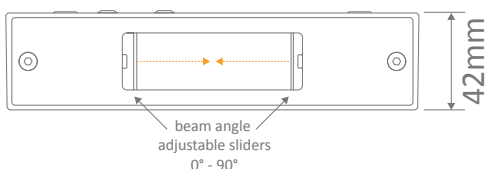

Diagrams / Additional

Item No.	Variant	Colour
SIERRA-12-RND-DGR	19630	3000K
	19631	5000K
SIERRA-12-RND-WHT	19632	3000K
	19633	5000K
SIERRA-12-RND-BLK	19634	3000K
	19635	5000K