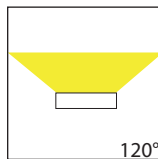

## Product Specifications

Name	Siena
Material	Aluminium
Colour	Poly Powder Coated Black or White
IP Rating	IP54
IK Rating	IK08
Installation Type	Wall - Surface Mounted
Lamp Base	Built in LED
Max Wattage	1x 9w
Protection Class	1 (Earth Required)
Lamp Expectancy	<30,000hrs
Diffuser Type	Frosted Glass
CRI	CRI>80
Dimmable	Yes - Triac Dimmable
Warranty	3 Years Replacement*