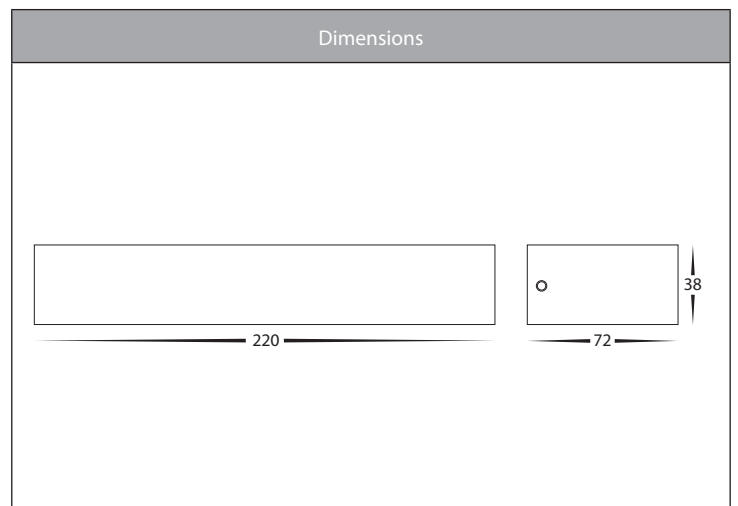

Optional Havit Compatible Accessories

Image	Part Number	Description
	HV9625	LED Dimmer - 300w Max

Product Ordering

Image	Part Number	Colour Temp	Lumens	Input Voltage	Beam Angle	Included LED	Barcode
	HV3656T-BLK	3000k 4000k 5500k	435lm 470lm 455lm	240v AC	120°	TRI Colour 9w Built in LED	9350418030634
	HV3656T-WHT	3000k 4000k 5500k	435lm 470lm 455lm	240v AC	120°	TRI Colour 9w Built in LED	9350418030641

*Items ordered after 01-01-2022