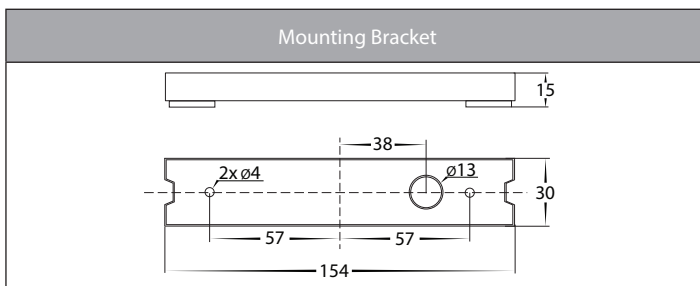

Optional Havit Compatible Accessories

Image	Part Number	Description
	HV9625	LED Dimmer - 300w Max

Product Ordering

Image	Part Number	Colour Temp	Lumens	Input Voltage	Beam Angle	Included LED	Barcode
	HV3654T-BLK	3000k 4000k 5500k	230lm 255lm 235lm	240v AC	120°	TRI Colour 6w Built in LED	9350418030597
	HV3654T-WHT	3000k 4000k 5500k	230lm 255lm 235lm	240v AC	120°	TRI Colour 6w Built in LED	9350418030603

*Items ordered after 01-01-2022