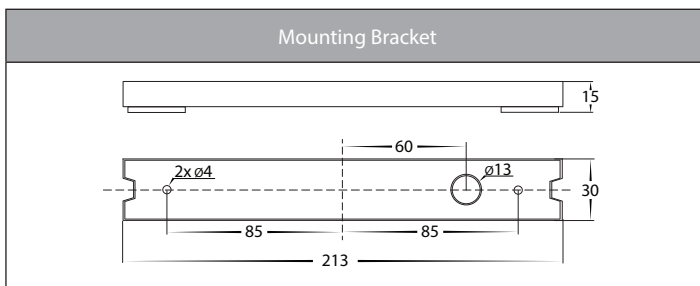

Optional Havit Compatible Accessories

Image	Part Number	Description
	HV9625	LED Dimmer - 300w Max

Product Ordering

Image	Part Number	Colour Temp	Lumens	Input Voltage	Beam Angle	Included LED	Barcode
	HV3656T-BLK	3000k 4000k 5500k	435lm 470lm 455lm	240v AC	120°	TRI Colour 9w Built in LED	9350418030634
	HV3656T-WHT	3000k 4000k 5500k	435lm 470lm 455lm	240v AC	120°	TRI Colour 9w Built in LED	9350418030641

*Items ordered after 01-01-2022