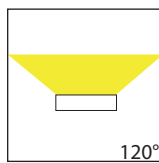

Product Specifications

Name	Siena
Material	Aluminium
Colour	Poly Powder Coated Black or White
IP Rating	IP54
IK Rating	IK08
Installation Type	Wall - Surface Mounted
Lamp Base	Built in LED
Max Wattage	1x 6w
Protection Class	1 (Earth Required)
Lamp Expectancy	<30,000hrs
Diffuser Type	Frosted Glass
CRI	CRI>80
Dimmable	Yes - Triac Dimmable
Warranty	3 Years Replacement*