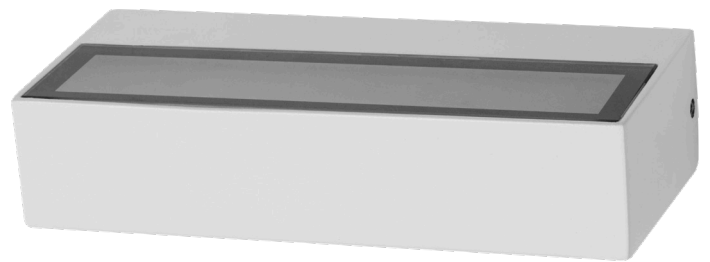

## Product Specifications

Name	Siena
Material	Aluminium
Colour	Poly Powder Coated Black or White
IP Rating	IP54
IK Rating	IK08
Installation Type	Wall - Surface Mounted
Lamp Base	Built in LED
Max Wattage	1x 9w
Protection Class	1 (Earth Required)
Lamp Expectancy	<30,000hrs
Diffuser Type	Frosted Glass
CRI	CRI>80
Dimmable	Yes - Triac Dimmable
Warranty	3 Years Replacement*

## Optional Havit Compatible Accessories

Image	Part Number	Description
	HV9625	LED Dimmer - 300w Max

## Product Ordering

Image	Part Number	Colour Temp	Lumens	Input Voltage	Beam Angle	Included LED	Barcode
	<b>HV3656T-BLK</b>	3000k 4000k 5500k	435lm 470lm 455lm	240v AC	120°	<b>TRI Colour</b> 9w Built in LED	9350418030634
	<b>HV3656T-WHT</b>	3000k 4000k 5500k	435lm 470lm 455lm	240v AC	120°	<b>TRI Colour</b> 9w Built in LED	9350418030641

## Product Specifications

Name	Siena
Material	Aluminium
Colour	Poly Powder Coated Black or White
IP Rating	IP54
IK Rating	IK08
Installation Type	Wall - Surface Mounted
Lamp Base	Built in LED
Max Wattage	1x 6w
Protection Class	1 (Earth Required)
Lamp Expectancy	<30,000hrs
Diffuser Type	Frosted Glass
CRI	CRI>80
Dimmable	Yes - Triac Dimmable
Warranty	3 Years Replacement*