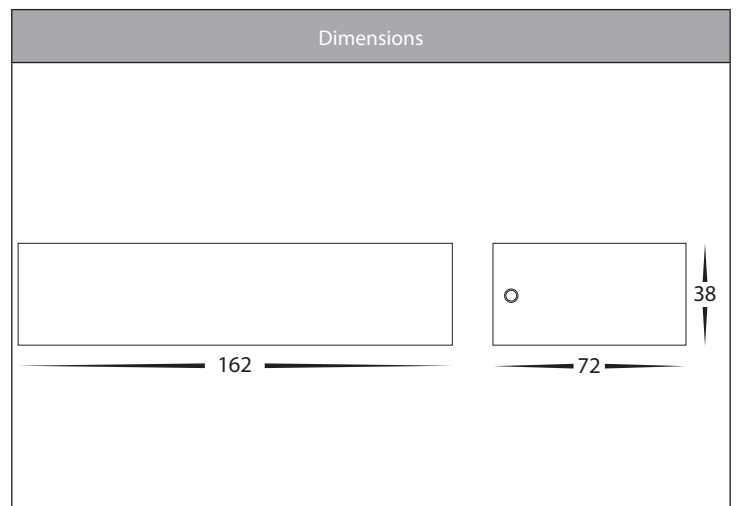

Optional Havit Compatible Accessories

Image	Part Number	Description
	HV9625	LED Dimmer - 300w Max

Product Ordering

Image	Part Number	Colour Temp	Lumens	Input Voltage	Beam Angle	Included LED	Barcode
	HV3654T-BLK	3000k 4000k 5500k	230lm 255lm 235lm	240v AC	120°	TRI Colour 6w Built in LED	9350418030597
	HV3654T-WHT	3000k 4000k 5500k	230lm 255lm 235lm	240v AC	120°	TRI Colour 6w Built in LED	9350418030603

*Items ordered after 01-01-2022