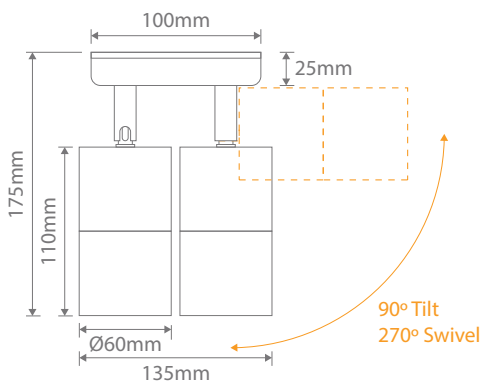

Specification Features

Input Voltage:	240V
Power (W):	2 x 35W Max
IP rating (IP):	65
Tilt & Swivel:	90° & 270°
Lamp:	GU10 (Not Included)

Copper

Black

White

Titanium Silver

Diagrams / Additional

Aluminium models