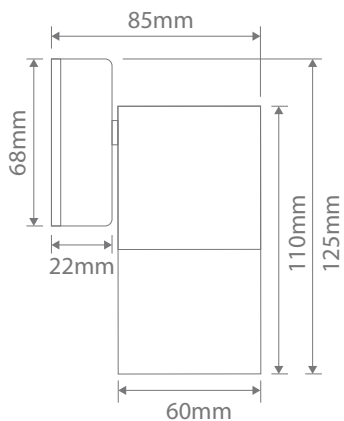

Specification Features

Input Voltage:	240V
Power (W):	35W Max
IP rating (IP):	65
Lamp:	GU10 (Not Included)

Copper

Black

White

Titanium Silver

Diagrams / Additional

Aluminium models