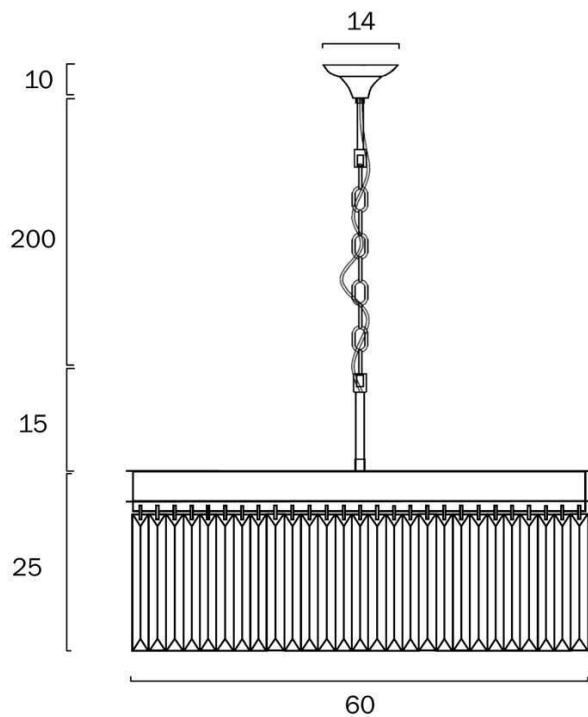

IP rating	IP20
Approvals	RCM
Box Contents	Basic mounting screws, Instruction
Installation Required	Yes (by Licensed Electrician only)
Care Instructions	Do not use strong liquid cleaners, Wipe clean with a dry cloth
Replacement Warranty	*3 Years

Barcode

GTIN 9329501050231

Image -dimensions

Note: Dimensions are only a guide and may vary due to manufacturing variations.