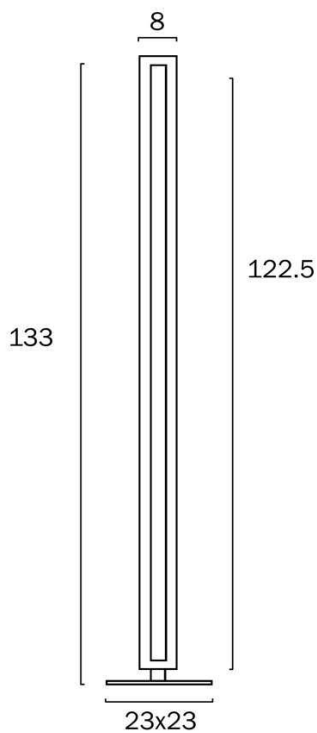

Size

Fixture Length (cm)	23.0
Fixture Height (cm)	132.0
Cable Length (cm)	200

Specification

Voltage Input	240V
Total Wattage (max)	30
Globe Type	LED integrated SMD
Globe / Light Source qty	1
Globe / Light Source included	Yes
Lumens	2400
Color Temperature	Warm White
Color Kelvin	3000k

Barcode

GTIN 9329501065556

Image -dimensions

Note: Dimensions are only a guide and may vary due to manufacturing variations.