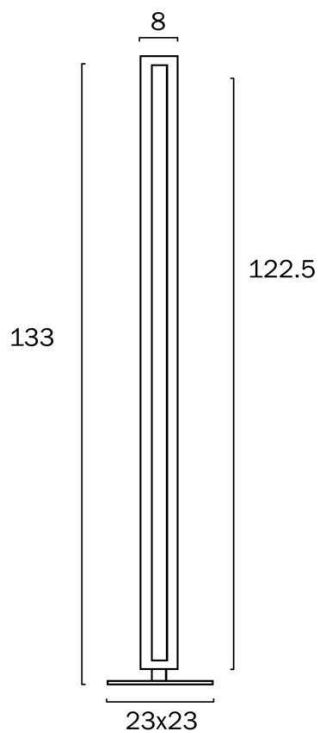

Color Rendering	>85
Dimmable	Yes - Pushed Dimming
Current Output	1500
Electrical Protection	CLASS II - DOUBLE INSULATED, EARTH NOT REQUIRED
IP rating	IP20
Lead and Plug	Yes
Approvals	RCM
Box Contents	Instruction
Care Instructions	Do not use strong liquid cleaners, Wipe clean with a dry cloth
Replacement Warranty	*3 Years

Barcode

GTIN 9329501065549

Image -dimensions

Note: Dimensions are only a guide and may vary due to manufacturing variations.