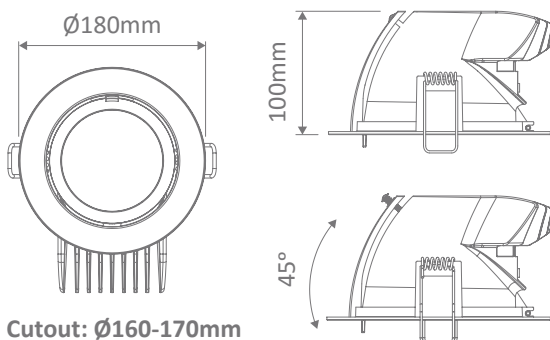

Diagrams / Additional

Item No.	Variant	Colour
SCOOP-25-WHT	20574	Warm White
	20569	Neutral White
	20575	White
SCOOP-25-BLK	20453	Warm White
	20454	Neutral White
	20456	White

Note: The black version of this product is a special order and it requires up to an 8 week lead time when ordering.