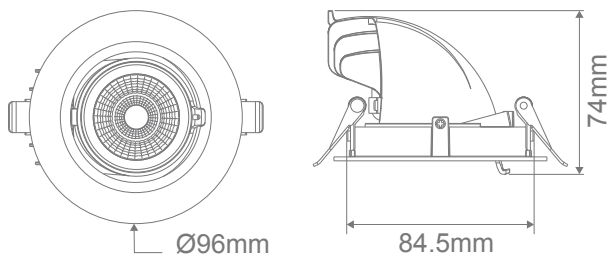

SCOOP 13 Adjustable LED Downlight

Description

The SCOOP-13 is the first in the line-up of single point COB adjustable LED down lights. Features include satin white or black finished frame and glass diffuser. Light is provided from a single point COB high performing LED with a perfectly matched 60° optical reflector. The reflector behaves in much the same way as a standard 50W halogen lamp does with the favourable scallop style illumination. Added benefits of up to 45° tilt function and fully mains dimmable LED driver makes this a perfect alternative to halogen and CFL style down lights.

Specification Features

Input Voltage:	240V AC
Power (W):	13W
IP rating (IP):	20
Lumens (lm):	Warm White 3000K - 780lm Neutral White 4000K - 880lm White 5000K - 870lm
LED type:	COB
CCT:	3000K - 4000K - 5000K (Switchable)
CRI:	≥80
Beam angle (°):	60°
Dimmable:	Yes*
Lifespan (hrs):	50,000hrs

* Fully dimmable with suitable dimmers.

Diagrams / Additional

Cutout: Ø85mm

Item No.	Variant		Colour
	Wht	Blk	
SCOOP-13	20468	20466	TRIO
	20469	20467	