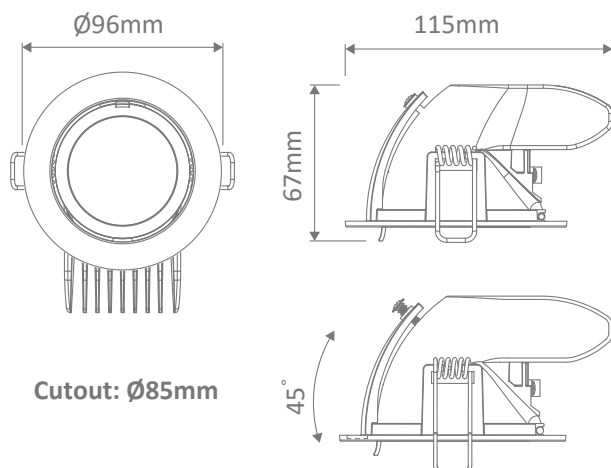

Diagrams / Additional

Item No.	Variant		Colour
	Wht	Blk	
SCOOP-13	20570	20450	Warm White
	20568	20451	Neutral White
	20571	20452	White
	DALI		
	21715	21718	Warm White
	21716	21719	Neutral White
	21717	21720	White