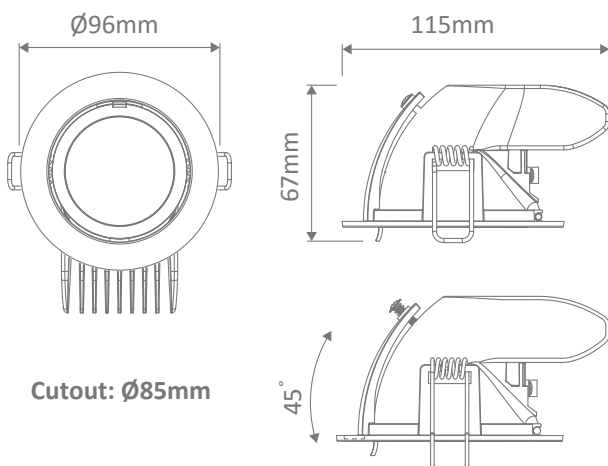

Diagrams / Additional

Item No.	Variant	Colour
SCOOP-13-WHT	20570	Warm White
	20568	Neutral White
	20571	White
SCOOP-13-BLK	20450	Warm White
	20451	Neutral White
	20452	White