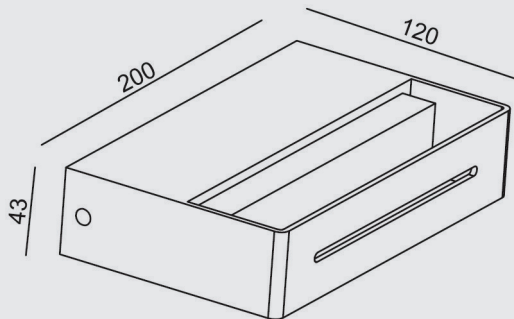

CRAFT EXTERIOR LUMINAIER

Aluminium

Black

White

PRODUCT INFORMATION

Order Code	Power	Lumens	CCT	Body Material	Body Colour	CRI (Ra)	IP Rating	Beam Angle	Size	SKU Number	Carton Qty	Weight
SCI-2660	7w	360lm	3000k	Anodised Aluminium	Powder Coated White	82	IP54	120°	120x200x43mm	9376047819679	10	19kg
SCI-2661	7w	360lm	3000k	Anodised Aluminium	Powder Coated Black	82	IP54	120°	120x200x43mm	9376047819686	10	19kg
SCI-2662	7w	360lm	3000k	Anodised Aluminium Titanium	Polished Aluminium	82	IP54	120°	120x200x43mm	9376047819693	10	19kg

Voltage	Frequency HZ	IK Rating	Diffuser	Dimmable	Emergency	Sensor	Mounting Type	Wiring Type
240v	50Hz	N/A	Glass/ Frosted	N/A	N/A	N/A	Ceiling / Wall	Hardwire

DIMENSIONS

FEATURES:

Powder Coated Aluminium

Wht, Blk, Polished Alum