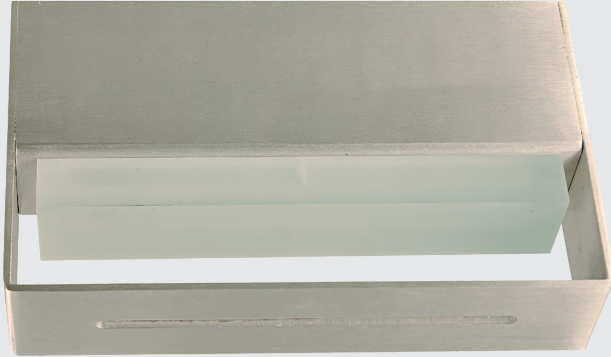

CRAFT EXTERIOR LUMINAIER

Aluminium

Black

White

PRODUCT INFORMATION

Order Code	Power	Lumens	CCT	Body Material	Body Colour	CRI (Ra)	IP Rating	Beam Angle	Size	SKU Number	Carton Qty	Weight
SCI-2660	7w	360lm	3000k	Anodised Aluminium	Powder Coated White	82	IP54	120°	120x200x43mm	9376047819679	10	19kg
SCI-2661	7w	360lm	3000k	Anodised Aluminium	Powder Coated Black	82	IP54	120°	120x200x43mm	9376047819686	10	19kg
SCI-2662	7w	360lm	3000k	Anodised Aluminium Titanium	Polished Aluminium	82	IP54	120°	120x200x43mm	9376047819693	10	19kg

Voltage	Frequency HZ	IK Rating	Diffuser	Dimmable	Emergency	Sensor	Mounting Type	Wiring Type
240v	50Hz	N/A	Glass/ Frosted	N/A	N/A	N/A	Ceiling / Wall	Hardwire

DIMENSIONS

FEATURES:

Powder Coated Aluminium

Wht, Blk, Polished Alum

Perspex glass

IP54

7W

360 lumens

3000K

120 Beam Angle