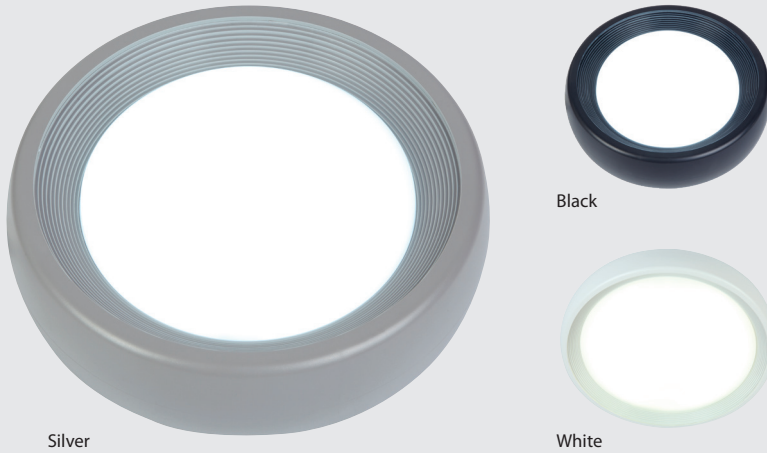

# COASTAL BUNKER SERIES

13W

Silver

Black

White

## PRODUCT INFORMATION

Order Code	Power	Lumens	CCT	Body Colour	CRI (Ra)	IP Rating	Beam Angle	Dimmable	Emergency	Sensor	Size	SKU Number	Carton Qty	Weight
SCI-2610	13w	980	3000k	White	82	65	120°	N/A	N/A	N/A	245 x 75mm	9376047817088	12	11.5kg
SCI-2611	13w	1040	6000k	White	82	65	120°	N/A	N/A	N/A	245 x 75mm	9376047817095	12	11.5kg
SCI-2612	13w	980	3000k	Silver	82	65	120°	N/A	N/A	N/A	245 x 75mm	9376047817101	12	11.5kg
SCI-2613	13w	1040	6000k	Silver	82	65	120°	N/A	N/A	N/A	245 x 75mm	9376047817118	12	11.5kg
SCI-2614	13w	980	3000k	Black	82	65	120°	N/A	N/A	N/A	245 x 75mm	9376047817125	12	11.5kg
SCI-2615	13w	1040	6000k	Black	82	65	120°	N/A	N/A	N/A	245 x 75mm	9376047817132	12	11.5kg

Voltage	Frequency HZ	IK Rating	Diffuser	Body Material	Mounting Type	Wiring Type
240v	50Hz	10	Opal	UV Treated Polycarbonate	Ceiling / Wall	Hardwire

## FEATURES:

UV Treated PC

Rust Resistant

Black, Silver, White

Colour Temperature -  
3000k- 6000k

Double Insulated

IK10- Impact Resistant

IP65