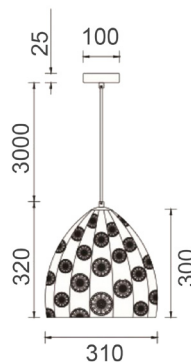

Decor Lighting

SARI

Interior Embossed Ellipse Pendant Light

- Input voltage: 220-240V
- Material: metal
- Lamp holder: 1xE27 (Max.60W)
- Globe not included
- For indoor use only
- Warranty: 1 year replacement

Part No.	SARI1, SARI2
Description	PENDANT ES 60W Embossed Ellipse
Material	Metal
Lamp holder	1xE27 (Max.60W)
Product Dimensions	Ø310x320mm
Suspension	3000mm cable
Canopy size	Ø100x25mm
Box Weight	2.2kg
Box Dimensions	33x33x38cm
Carton QTY	1/1