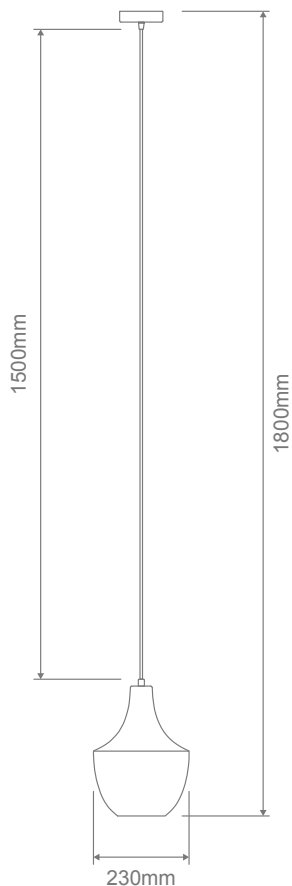

Sail PDT Glass Pendant

Description

SAIL Glass pendant series offers a stylish and modern shaped glass shade design in a range of popular colour choices to suit most modern interior design styles. Available in a Clear Glass with Black highlights, Smoke Glass with Satin Chrome highlights, or Amber Glass with Antique Brass highlights. Suitable for hallways, over breakfast bar, bedrooms, living rooms, as well as cafes and bars.

Specification Features

Input Voltage: 240V
 Power (W): 25W LED Max
 IP rating (IP): 20
 Lamp base: E27
Requires: 1xE27 Globe. Not included

Diagrams / Additional

Item No.	Variant		
	Blk/Clear	Sch/Smoke	Abr/Amber
SAIL-PDT	22753	22754	22755