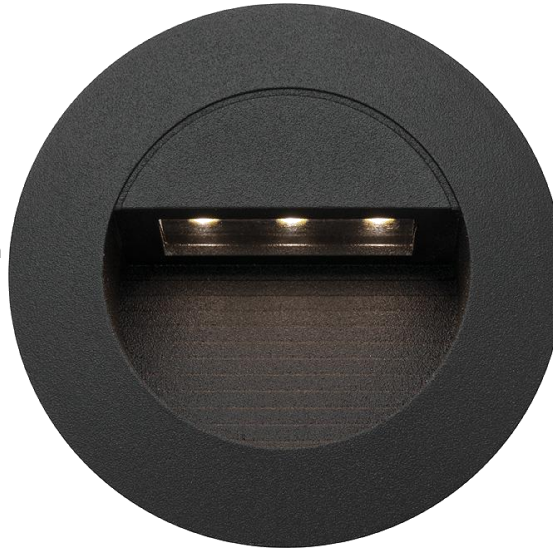

## LED Step Light

### Specifications

1.2W AC LED Recessed Step Light  
Available in Round or Square Shapes  
Black or White Aluminum Body  
Indoor or Outdoor Application  
IP54

### Dimensions

Round: D8cm / Extension: 5.5cm  
Square: W8xH8cm / Extension: 5.5cm  
7.6cm Cutout

<b>Wattage</b>	1.2W LED
<b>Colour Temp</b>	3000K
<b>Lumens</b>	80lm
<b>Replaceable</b>	No
<b>Dimmable</b>	No

Model No.	Description	Colour	Globe
MW1811R	LED Step Light (Round)	BLK / WHT	1.2W LED / 80Lm
MW1811S	LED Step Light (Square)	BLK / WHT	1.2W LED / 80Lm