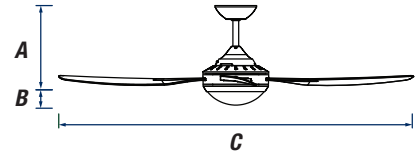

LOWER RUNNING COST

Our DC fans will use approximately
50-75% LESS POWER
than a comparable AC fan with
similar performance levels.

Royale II DC

1320MM NEW GENERATION DC CEILING FAN

1320mm Energy Saving DC ABS Four Blade White Ceiling Fan with Remote Control. LED light option available.

DIMENSIONS

A	B (LED Model)	C
335mm	38mm	1320mm

BLADES

Count: Four
Materials: ABS Plastic
Sweep: 1320mm

MOTOR

Type: DC (ball bearing)
Wattage: 4 to 33 watts
RPM (H to L):
245/210/180/145/105rpm

LIGHT (-L models only)