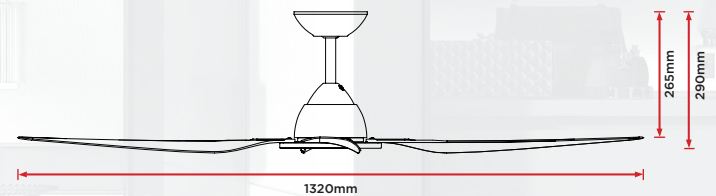

SPARE BLADE SETS AVAILABLE IN

WALNUT
RONDO52BSWALNUT

KOA
RONDO52BSKOA