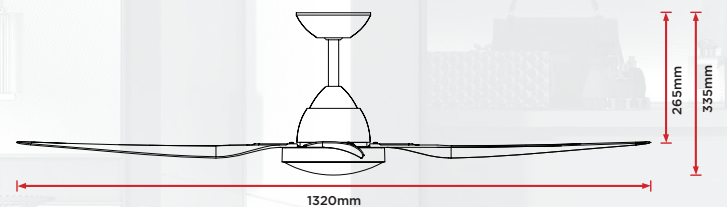

ACCESSORIES AVAILABLE

- Extension rods 900mm & 1500mm
- Coloured blade sets in KOA and WALNUT

SPARE BLADE SETS AVAILABLE IN

WALNUT
RONDO52BSWALNUT

KOA
RONDO52BSKOA