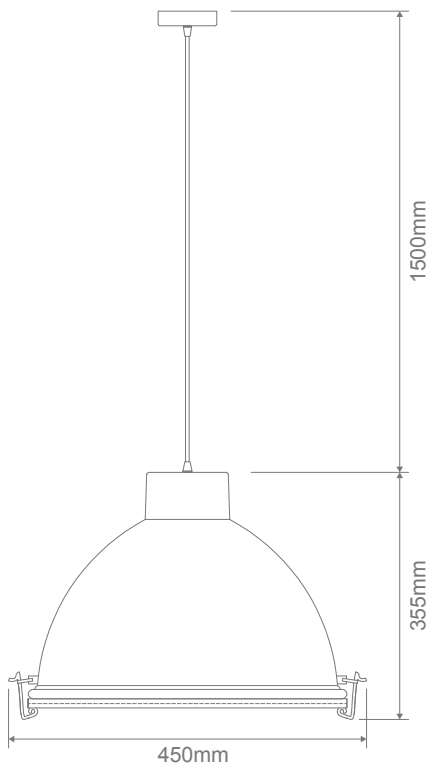

RILEY-450 Metal Pendant

Description

RILEY metal pendant Series offers a stylish design with a large industrial shade in modern colours that will complement most rooms. Ideal for living rooms and bedrooms as feature pendants, as well as feature pendants in cafes and bars. Available in Black, White and Aluminium colour options, all with a protective frosted acrylic shade cover.

Specification Features

Input Voltage: 240V
 Power (W): 60W Max
 IP rating (IP): 20
 Lamp Base: E27
 Dimmable: Yes
 Requires: 1 x E27 Lamp (Not Included)

Diagrams / Additional

Item No.	Variant			Lamp Base
	Blk	Alu	Wht	
RILEY-450	22505	22504	22506	E27