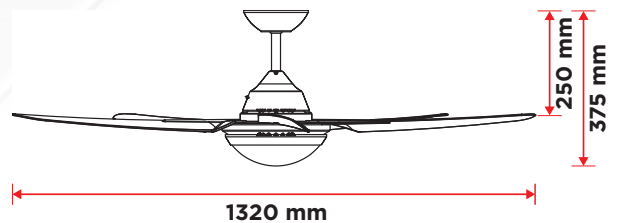

RANDLE

52" CEILING FAN WITH CCT LED LIGHT

SPECIFICATIONS	52" 5 BLADE ABS CEILING FAN WITH 18W CCT LIGHT		
BLADE MATERIAL	5 BLADES ABS		
MOTOR SIZE	172*14MM		
POWER INPUT	220-240V AC 50Hz		
MOTOR WATTAGE	75W AC		
RPM	HIGH	MED	LOW
	256	187	128
AIRFLOW (M³/MIN)	HIGH	MED	LOW
	179.18	113.13	81.24
BLADE PITCH	10.5°		
LED WATTAGE	18W		
COLOUR TEMP	3000K	4000K	5700K
LUMEN	1225	1450	1350

- Latest high grade engineered plastics
- Energy efficient design
- UV resistant for longevity
- Non-rusting, anti corrosive, suitable for indoor/covered outdoor use
- Fan is pre balanced
- Reversible airflow for summer/winter use
- Easy to install with quick fix connectors
- Suitable for raked/sloping ceilings - maximum 18° pitch
- *6 Year warranty, 2 year in home + 4 years parts warranty

ACCESSORIES AVAILABLE

- Remote control
- Extension rods 900mm & 1500mm

DKA210496
BLACK

DKA210495
WHITE