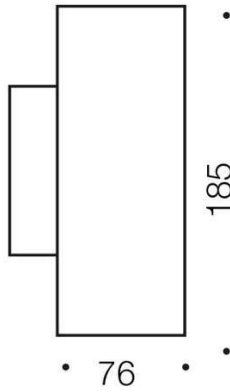

Size

Fixture Diameter (cm)	7.6
Fixture Height (cm)	18.5

Specification

Voltage Input	240V
Wattage (max)	12
Wattage	6
Globe Type	GU10
Globe / Light Source qty	2
Globe / Light Source included	No
Dimmable	No
Electrical Protection	CLASS I - HIGH VOLTAGE, EARTH REQUIRED
IP rating	IP54
Approvals	RCM
Box Contents	Basic mounting screws,Instruction
Installation Required	Yes (by Licensed Electrician only)
Care Instructions	Do not use strong liquid cleaners,Wipe clean with a dry cloth
Replacement Warranty	*3 Years

Barcode

GTIN 9329501052266

Image -dimensions

Globe Type Recommended

Label	Color Temperature	Thumbnail	GTIN
GL GU10LED5LD			
GL GU10LED6W6			