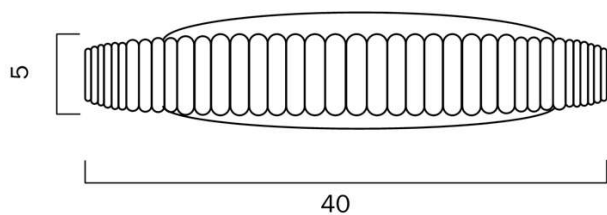

Globe / Light Source included	Yes
Lumens	2400
Color Temperature	Warm White; Natural White; Cool White
Color Kelvin	3 CCT (3000k - 4000k - 5500k)
Color Rendering	>84
Dimmable	Yes - TRIAC
Power Factor	>0.90
Surge Protection	Yes (1.5 Kva)
Electrical Protection	CLASS I - HIGH VOLTAGE, EARTH REQUIRED
IP rating	IP20
Lead and Plug	No
Approvals	RCM
Assembly Required	No
Box Contents	Basic mounting screws,Instruction
Installation Required	Yes (by Licensed Electrician only)
Care Instructions	Do not use strong liquid cleaners,Wipe clean with a dry cloth
Replacement Warranty	*3 Years

Barcode

GTIN 9329501054833

Image -dimensions