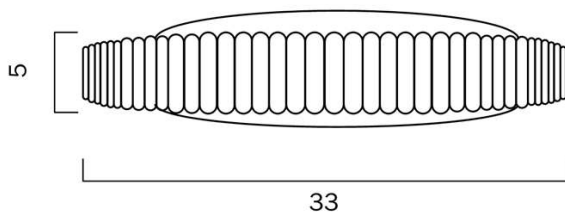

Globe / Light Source included	Yes
Lumens	1450
Color Temperature	Warm White; Natural White; Cool White
Color Kelvin	3 CCT (3000k - 4000k - 5500k)
Color Rendering	>84
Dimmable	No
Power Factor	>0.90
Surge Protection	Yes (1.5 Kva)
Current Output	250
Electrical Protection	CLASS I - HIGH VOLTAGE, EARTH REQUIRED
IP rating	IP20
Lead and Plug	No
Approvals	RCM
Assembly Required	No
Box Contents	Basic mounting screws,Instruction
Installation Required	Yes (by Licensed Electrician only)
Care Instructions	Do not use strong liquid cleaners,Wipe clean with a dry cloth
Replacement Warranty	*3 Years

Barcode

GTIN 9329501054819

Image -dimensions