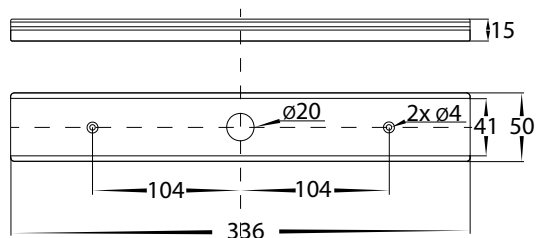

COLOUR TEMP

IP RATING

APPROVALS

Tri-Colour By Havit
 3000K
 4000K
 5500K

MOUNTING BASE

LIGHT DISTRIBUTION

DIMENSIONS

IMAGE	PART NUMBER	COLOUR TEMP	LUMENS	INPUT VOLTAGE	BEAM ANGLE	INCLUDED LED
	HV4002T-2-WHT	3000K 4000K 5000K	2x 640lm 2x 680lm 2x 720lm	240v AC	45°	TRI Colour Built in 2x 8w SMD LED
	HV4002T-2-BLK	3000K 4000K 5000K	2x 640lm 2x 680lm 2x 720lm	240v AC	45°	TRI Colour Built in 2x 8w SMD LED

Additional Information

Revo Aluminium 1 Light Adjustable LED Spot Light

PRODUCT SPECIFICATIONS

Name	Revo
Material	Aluminium
Colour	Poly Powder Coated White or Black
IP Rating	IP20
Lamp Base	Built in LED
CRI	> 80
Wiring	Parallel
Dimmable	Yes (Triac)
Warranty	3 Years Replacement