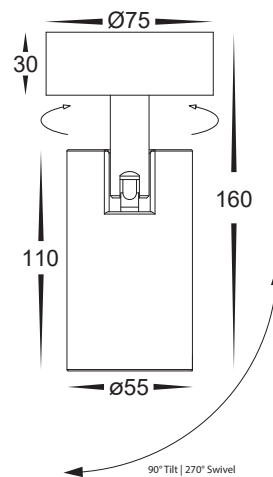

IMAGE	PART NUMBER	COLOUR TEMP	LUMENS	INPUT VOLTAGE	BEAM ANGLE	INCLUDED LED
	HV4002T-1-WHT	3000K 4000K 5000K	640lm 680lm 720lm	240v AC	45°	TRI Colour Built in 8w SMD LED
	HV4002T-1-BLK	3000K 4000K 5000K	640lm 680lm 720lm	240v AC	45°	TRI Colour Built in 8w SMD LED