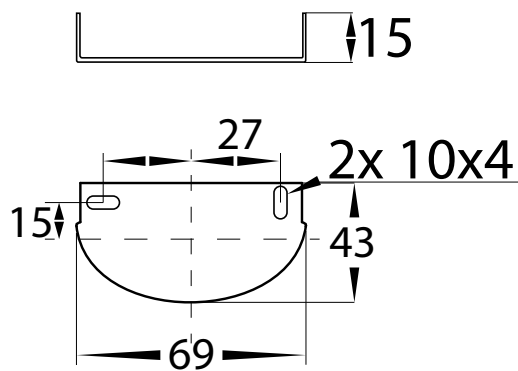

MOUNTING BASE