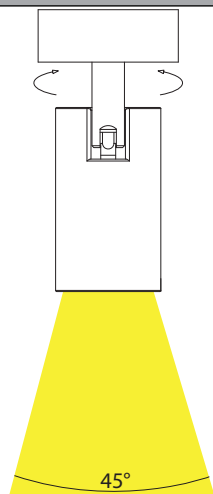

LIGHT DISTRIBUTION