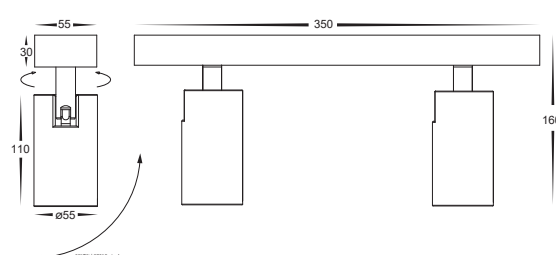

COLOUR TEMP

IP RATING

APPROVALS

Tri-Colour By Havit
 3000K
 4000K
 5500K

MOUNTING BASE

LIGHT DISTRIBUTION

DIMENSIONS

IMAGE	PART NUMBER	COLOUR TEMP	LUMENS	INPUT VOLTAGE	BEAM ANGLE	INCLUDED LED
	HV4002T-2-WHT	3000K 4000K 5000K	2x 640lm 2x 680lm 2x 720lm	240v AC	45°	TRI Colour Built in 2x 8w SMD LED
	HV4002T-2-BLK	3000K 4000K 5000K	2x 640lm 2x 680lm 2x 720lm	240v AC	45°	TRI Colour Built in 2x 8w SMD LED

Additional Information

Revo Aluminium 1 Light Adjustable LED Spot Light

PRODUCT SPECIFICATIONS

Name	Revo
Material	Aluminium
Colour	Poly Powder Coated White or Black
IP Rating	IP20
Lamp Base	Built in LED
CRI	> 80
Wiring	Parallel
Dimmable	Yes (Triac)
Warranty	3 Years Replacement