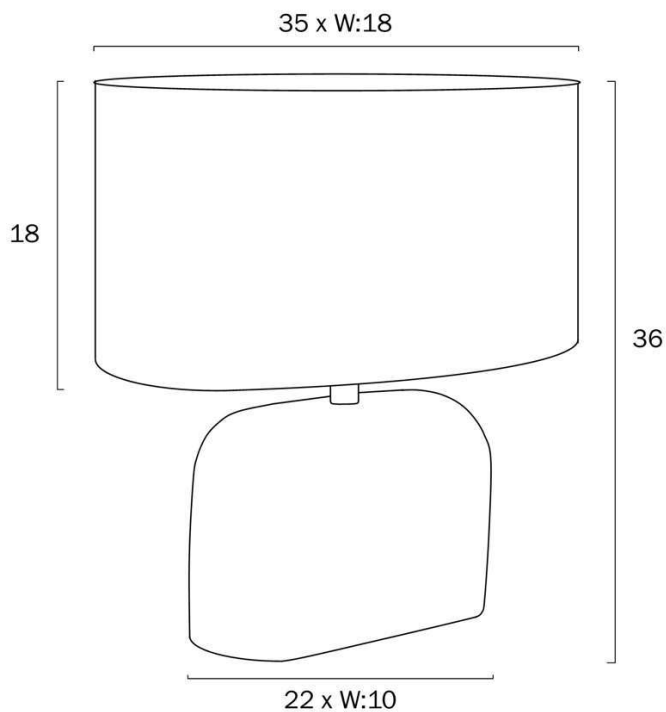

Specification

Voltage Input	240V
Total Wattage (max)	25
Globe Type	E27
Globe / Light Source qty	1
Globe / Light Source included	No
Dimmable	Globe Dependant
Electrical Protection	CLASS II - DOUBLE INSULATED, EARTH NOT REQUIRED
IP rating	IP20
Lead and Plug	Yes
Approvals	RCM
Assembly Required	Yes
Box Contents	Instruction
Care Instructions	Do not use strong liquid cleaners, Wipe clean with a dry cloth
Replacement Warranty	*3 Years

Barcode

GTIN 9329501064726

Image -dimensions

Note: Dimensions are only a guide and may vary due to manufacturing variations.