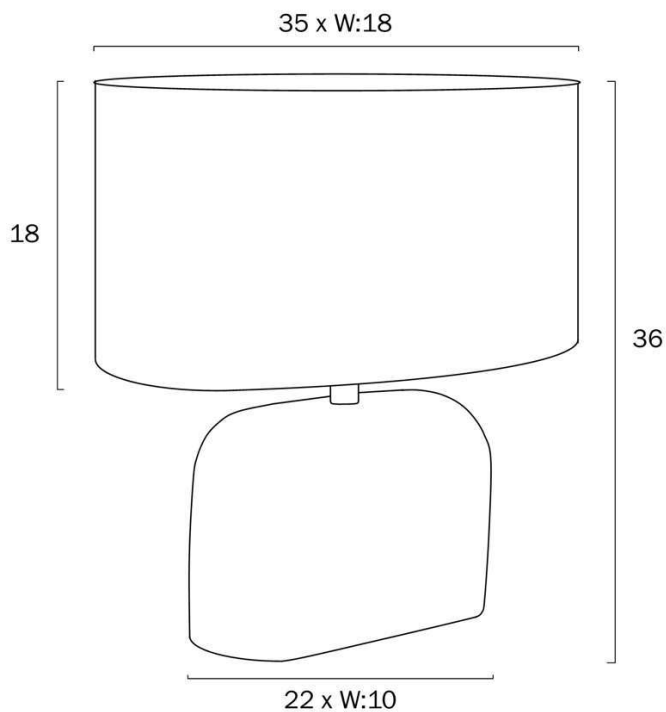

Specification

Voltage Input	240V
Total Wattage (max)	25
Globe Type	E27
Globe / Light Source qty	1
Globe / Light Source included	No
Dimmable	Globe Dependant
Electrical Protection	CLASS II - DOUBLE INSULATED, EARTH NOT REQUIRED
IP rating	IP20
Lead and Plug	Yes
Approvals	RCM
Assembly Required	Yes
Box Contents	Instruction
Care Instructions	Do not use strong liquid cleaners, Wipe clean with a dry cloth
Replacement Warranty	*3 Years

Barcode

GTIN 9329501064733

Image -dimensions

Note: Dimensions are only a guide and may vary due to manufacturing variations.