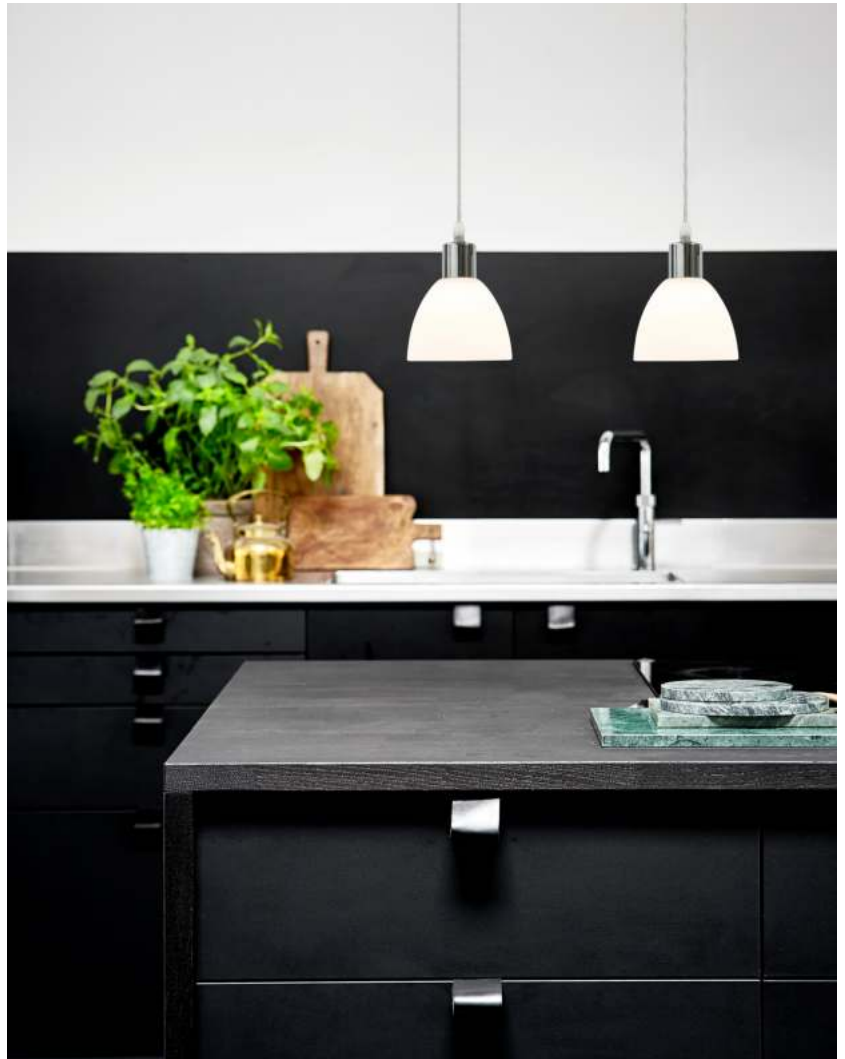

RAY 2-KIT | PENDANT | CHROME

63233033

nordlux®

Voltage (V): 230 Volt
IP degree: IP20
Maximum bulb wattage (W):
2X40W
Class (Class 1, Class 2, Class 3):
Class 2 (Double isolated)
Bulb base: E14
Dimmerable: Yes with compatible
bulb

Color: Chrome
Height (cm): 16
Shade Diameter (cm): 12
Shade Height (cm): 9
EAN: 5701581239487
TUN: 1576768
Item Number: 63233033

Pcs Per Master Carton: 3
Sales Box Height (cm): 12
Sales Box Width(cm): 16
Sales Box Depth (cm): 32
Sales Box Volume m³ : 0.0061
Product net weight (kg): 0.97

Primary material: Glass
Secondary material: Metal
Color of the Glass: Opal white
Color of the cable: Clear
Length of the cable (cm): 170
Surface material of the cable:
Plastic
Is the cable replaceable: False

• Classic and stylish design • Replaceable rings for optimal choice

The Ray pendant 2-kit from Nordlux includes two lights in a very classic and stylish design. The lights are made of chrome with glass shades. The white glass shades give a soft and pleasant light that suits many areas in the home. Use them as decorative lights in a corner that requires extra light, or as reading lights behind the good armchair. The lights can be hung together, separately, offset, or at the same height – there are many possibilities.

www.nordlux.com