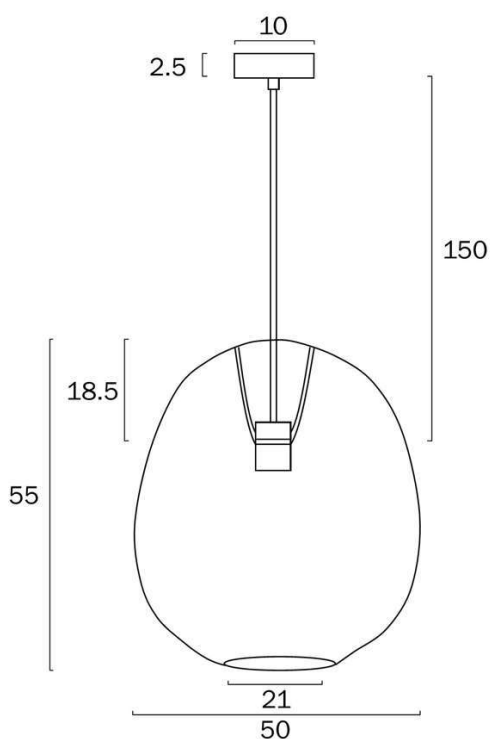

Dimmable	Globe Dependant
Electrical Protection	CLASS I - HIGH VOLTAGE, EARTH REQUIRED
IP rating	IP20
Approvals	RCM
Assembly Required	Yes
Box Contents	Basic mounting screws, Instruction
Installation Required	Yes (by Licensed Electrician only)
Care Instructions	Do not use strong liquid cleaners, Wipe clean with a dry cloth
Replacement Warranty	*3 Years

Barcode

GTIN 9329501064016

Image -dimensions

Note: Dimensions are only a guide and may vary due to manufacturing variations.

Globe Type Recommended

Label	Color Temperature	Thumbnail	GTIN
GL F.G095.4-AM83	Warm White		9329501042717
GL F.G095.4-FR85	Cool White		9329501042724
GL F.G095.8-CL83	Warm White		9329501052174
GL F.G095.8-CL85	Cool White		9329501056110