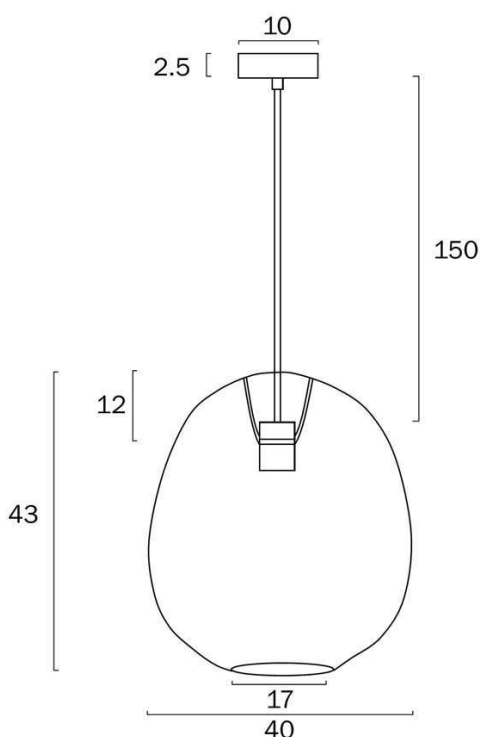

Dimmable	Globe Dependant
Electrical Protection	CLASS I - HIGH VOLTAGE, EARTH REQUIRED
IP rating	IP20
Approvals	RCM
Assembly Required	Yes
Box Contents	Basic mounting screws, Instruction
Installation Required	Yes (by Licensed Electrician only)
Care Instructions	Do not use strong liquid cleaners, Wipe clean with a dry cloth
Replacement Warranty	*3 Years

Barcode

GTIN 9329501063965

Image -dimensions

Note: Dimensions are only a guide and may vary due to manufacturing variations.