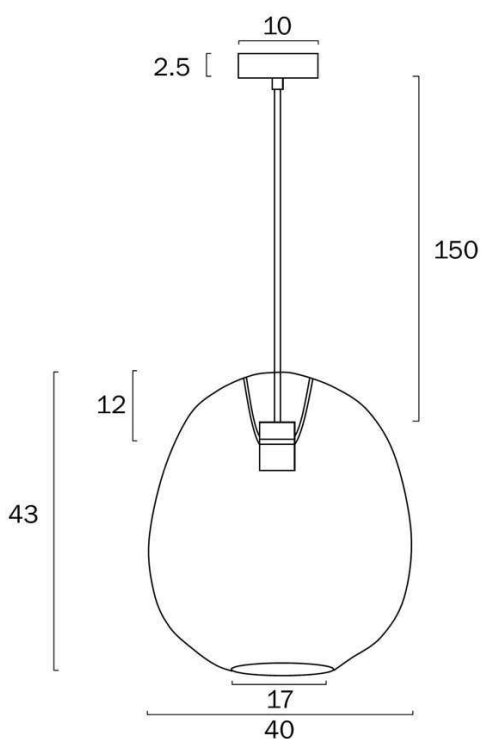

Dimmable	Globe Dependant
Electrical Protection	CLASS I - HIGH VOLTAGE, EARTH REQUIRED
IP rating	IP20
Approvals	RCM
Assembly Required	Yes
Box Contents	Basic mounting screws, Instruction
Installation Required	Yes (by Licensed Electrician only)
Care Instructions	Do not use strong liquid cleaners, Wipe clean with a dry cloth
Replacement Warranty	*3 Years

Barcode

GTIN 9329501063989

Image -dimensions

Note: Dimensions are only a guide and may vary due to manufacturing variations.