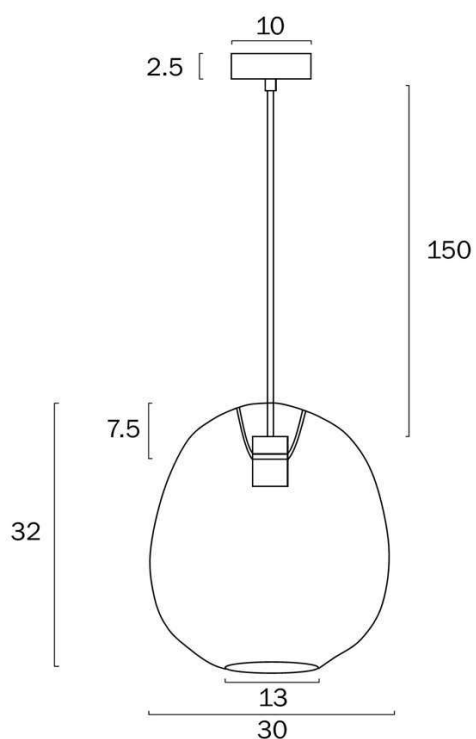

Dimmable	Globe Dependant
Electrical Protection	CLASS I - HIGH VOLTAGE, EARTH REQUIRED
IP rating	IP20
Approvals	RCM
Assembly Required	Yes
Box Contents	Basic mounting screws, Instruction
Installation Required	Yes (by Licensed Electrician only)
Care Instructions	Do not use strong liquid cleaners, Wipe clean with a dry cloth
Replacement Warranty	*3 Years

Barcode

GTIN 9329501063934

Image -dimensions

Note: Dimensions are only a guide and may vary due to manufacturing variations.