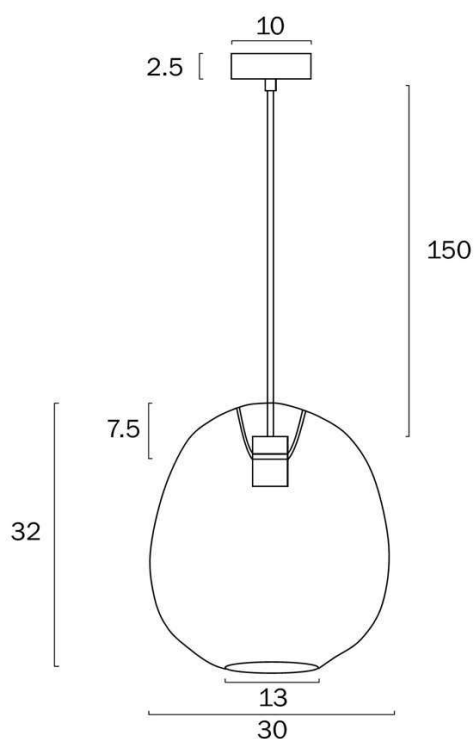

Dimmable	Globe Dependant
Electrical Protection	CLASS I - HIGH VOLTAGE, EARTH REQUIRED
IP rating	IP20
Approvals	RCM
Assembly Required	Yes
Box Contents	Basic mounting screws, Instruction
Installation Required	Yes (by Licensed Electrician only)
Care Instructions	Do not use strong liquid cleaners, Wipe clean with a dry cloth
Replacement Warranty	*3 Years

Barcode

GTIN 9329501063958

Image -dimensions

Note: Dimensions are only a guide and may vary due to manufacturing variations.