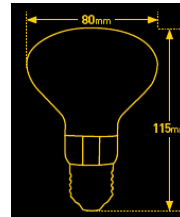

NEW

R80 LED Globe

Dimmable

New LED Filament Dimmable Globe Range

Features and Benefits

6.5W LED
Silver glass coating Finish
Dimmable
2700K CCT/ Colour Temperature
Available in E27 base
High Lumens – 670lm

Dimensions

Width (mm)	80
Height (mm)	115

Model No.

MGL282-D

Description

R80 DIMMABLE E27 LED globe – Silver coated