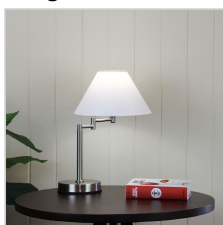

Shade Included	Yes
Lamp Shade Dimensions	D280
Shade Fitting Type	28mm Shade Fitting
Lamp Switch	TOUCH ON/OFF
Primary Material	METAL
Supplier Code	OL99454BC
UPI	9324879211260
Warranty / Guarantee	1 Year Replacement Guarantee

Images

Unless stated, fittings do not include globes (bulbs). No representations are made as to the suitability of this product for your application. All fixed lights (other than DIY lights) should be installed by a licensed electrical contractor. Due to continuing product development, some specifications may change over time. Refer to our detailed Terms and Conditions, online at: www.orient-lighting.com.au | Details and specifications are current at the time of printing, and with constant product development, subject to change.

(c) Oriol Lighting