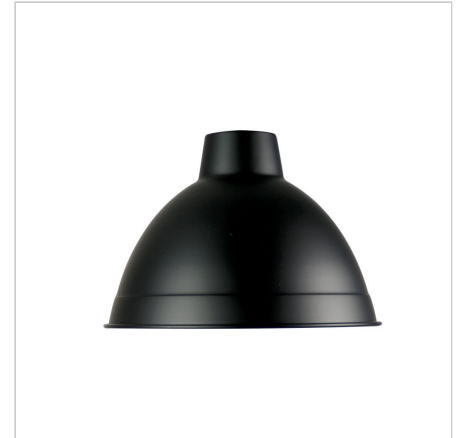

product specification

www.oriel-lighting.com.au | quality lighting at affordable prices

YARD.35 Black

SKU:OL2295/35BK

35cm Industrial Style Shade

Description

A great addition to our Industrial range of metal shades - the YARD.35 is ideally suited for use with our ALBANY suspensions, available separately as a cloth cord or a chain suspension. This Yard has a matt black outer and white inner, offering good light reflection.

Additional information

Brand	Oriel Lighting
Colour	BLACK
Bulb Qty	1
Bulb Type	E27
Wattage	60W
Bulb Included	NO
Recommended Globe	A-LED-7409240
Voltage	240V
Overall Height	26
Overall Width	35
Overall Depth	35
Item Dimensions	D350 H260
Fitting Height	H260
Fitting Diameter	D350
Primary Material	METAL

product specification

www.oriel-lighting.com.au | quality lighting at affordable prices

YARD.35 Brushed Copper

SKU:OL2295/35CO

35cm Industrial Style Shade Brushed Copper Finish

Description

Stand out from the crowd with the brushed copper YARD shade - the newest in our Industrial range of metal shades. The YARD.35 is ideally suited for use with our ALBANY suspensions, available seperately as a cloth cord or a chain suspension. This Yard has a brushed copper plated outer and white inner, offering good light reflection.

Additional information

Brand	Oriel Lighting
Colour	Copper
Bulb Qty	1
Bulb Type	E27
Wattage	60W
Bulb Included	NO
Recommended Globe	A-LED-7409240
Voltage	240V
Overall Height	26
Overall Width	35
Overall Depth	35
Item Dimensions	D350 H260
Fitting Height	H260
Fitting Diameter	D350
Primary Material	METAL