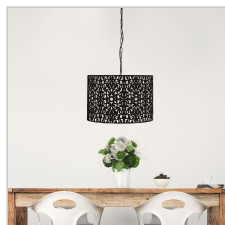

UPI	9324879206716
Electrician To Install	This fitting should be installed by a licenced electrician
Warranty / Guarantee	1 Year Replacement Guarantee

Images

Unless stated, fittings do not include globes (bulbs). No representations are made as to the suitability of this product for your application. All fixed lights (other than DIY lights) should be installed by a licensed electrical contractor. Due to continuing product development, some specifications may change over time. Refer to our detailed Terms and Conditions, online at: www.oriel-lighting.com.au | Details and specifications are current at the time of printing, and with constant product development, subject to change.

(c) Oriel Lighting

quality lighting at affordable prices | specifications subject to change without notice - check the website for the latest information | www.oriel-lighting.com.au