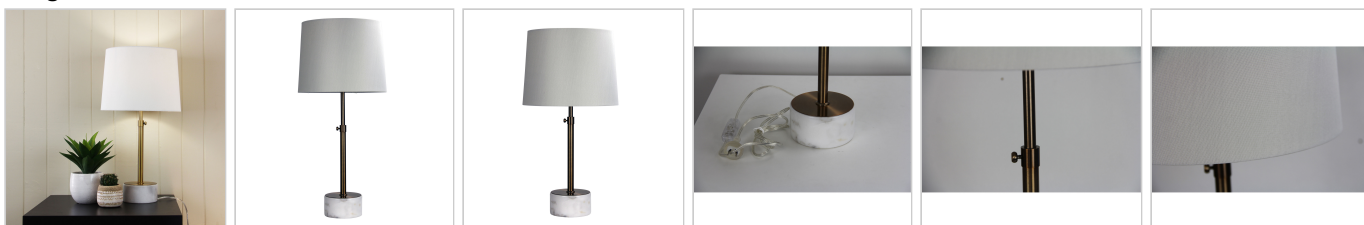

Shade Included	Yes
Lamp Shade Dimensions	D330
Shade Fitting Type	43mm Shade Fitting
Lamp Switch	Hand Switch on Cord
Primary Material	METAL
Supplier Code	OL98832
UPI	9324879211093
Warranty / Guarantee	1 Year Replacement Guarantee

Images

Unless stated, fittings do not include globes (bulbs). No representations are made as to the suitability of this product for your application. All fixed lights (other than DIY lights) should be installed by a licensed electrical contractor. Due to continuing product development, some specifications may change over time. Refer to our detailed Terms and Conditions, online at: www.oriel-lighting.com.au | Details and specifications are current at the time of printing, and with constant product development, subject to change.

(c) Oriel Lighting