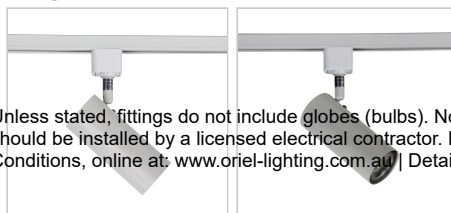

Images

Unless stated, fittings do not include globes (bulbs). No representations are made as to the suitability of this product for your application. All fixed lights (other than DIY lights) should be installed by a licensed electrical contractor. Due to continuing product development, some specifications may change over time. Refer to our detailed Terms and Conditions, online at: www.oriel-lighting.com.au | Details and specifications are current at the time of printing, and with constant product development, subject to change.

(c) Oriel Lighting