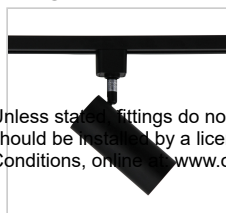

Images

Unless stated, fittings do not include globes (bulbs). No representations are made as to the suitability of this product for your application. All fixed lights (other than DIY lights) should be installed by a licensed electrical contractor. Due to continuing product development, some specifications may change over time. Refer to our detailed Terms and Conditions, online at www.oriel-lighting.com.au | Details and specifications are current at the time of printing, and with constant product development, subject to change.

(c) Oriel Lighting

quality lighting at affordable prices | specifications subject to change without notice - check the website for the latest information | www.oriel-lighting.com.au