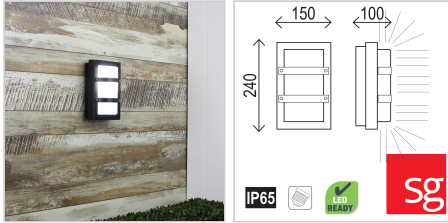

Supplier Code	SG70522BK
UPI	9324879212281
Electrician To Install	This fitting should be installed by a licenced electrician
Warranty / Guarantee	2 Year replacement guarantee

Images

Unless stated, fittings do not include globes (bulbs). No representations are made as to the suitability of this product for your application. All fixed lights (other than DIY lights) should be installed by a licensed electrical contractor. Due to continuing product development, some specifications may change over time. Refer to our detailed Terms and Conditions, online at: www.orient-lighting.com.au | Details and specifications are current at the time of printing, and with constant product development, subject to change.

(c) Oriel Lighting