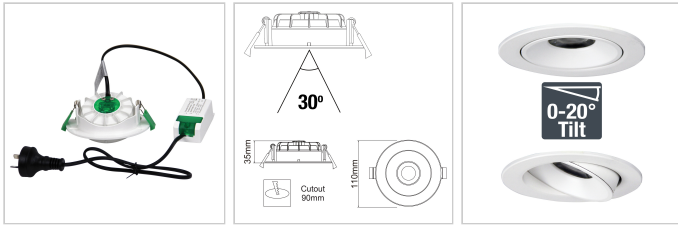

IC Rating	IC
Light Source	COB Downlight
Lumen Output	600lm – 700lm
Colour Temperature	3000K, 4000K, 5700K
IP Rating	IP20
Colour Rendition (CRI)	>Ra82
Classification	Class II; IC Abutted & Covered
Beam Width	30 degree
Dimmable	Dimmable – Trailing Edge Dimmer
PLU	76126
Supplier Code	LF3253/8WH
UPI	9324879218115
Warranty / Guarantee	3 Year Guarantee
Other Information	20 degree tilt

Images

Unless stated, fittings do not include globes (bulbs). No representations are made as to the suitability of this product for your application. All fixed lights (other than DIY lights) should be installed by a licensed electrical contractor. Due to continuing product development, some specifications may change over time. Refer to our detailed Terms and Conditions, online at: www.oriel-lighting.com.au | Details and specifications are current at the time of printing, and with constant product development, subject to change.

(c) Oriel Lighting