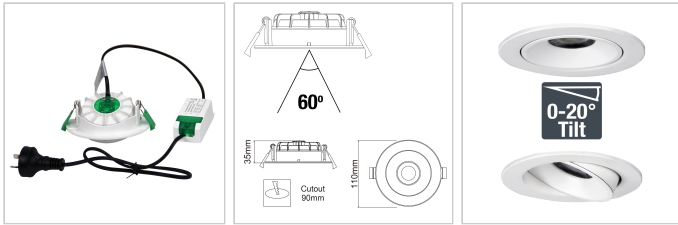

IC Rating	IC
Light Source	COB Downlight
Lumen Output	600lm – 700lm
Colour Temperature	3000K, 4000K, 5700K
IP Rating	IP20
Colour Rendition (CRI)	>Ra82
Classification	Class II; IC Abutted & Covered
Beam Width	60 degrees
Dimmable	Dimmable – Trailing Edge Dimmer
PLU	76140
Supplier Code	LF3256/8WH
UPI	9324879218061
Warranty / Guarantee	3 Year Guarantee
Other Information	20 degree tilt

Images

Unless stated, fittings do not include globes (bulbs). No representations are made as to the suitability of this product for your application. All fixed lights (other than DIY lights) should be installed by a licensed electrical contractor. Due to continuing product development, some specifications may change over time. Refer to our detailed Terms and Conditions, online at: www.oriel-lighting.com.au | Details and specifications are current at the time of printing, and with constant product development, subject to change.

(c) Oriel Lighting