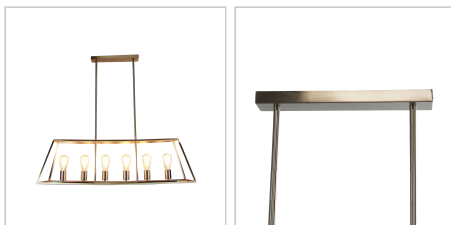

Fitting Material	Steel
Glass/Diffuser Material	(no glass)
Primary Material	METAL
IP Rating	IP20
Dimmable	Suitable for Dimming
Supplier Code	SL66906BC
UPI	9324879218887
Electrician To Install	This fitting should be installed by a licenced electrician
Warranty / Guarantee	1 Year Replacement Guarantee

Images

Unless stated, fittings do not include globes (bulbs). No representations are made as to the suitability of this product for your application. All fixed lights (other than DIY lights) should be installed by a licensed electrical contractor. Due to continuing product development, some specifications may change over time. Refer to our detailed Terms and Conditions, online at: www.oriel-lighting.com.au | Details and specifications are current at the time of printing, and with constant product development, subject to change.

(c) Oriel Lighting