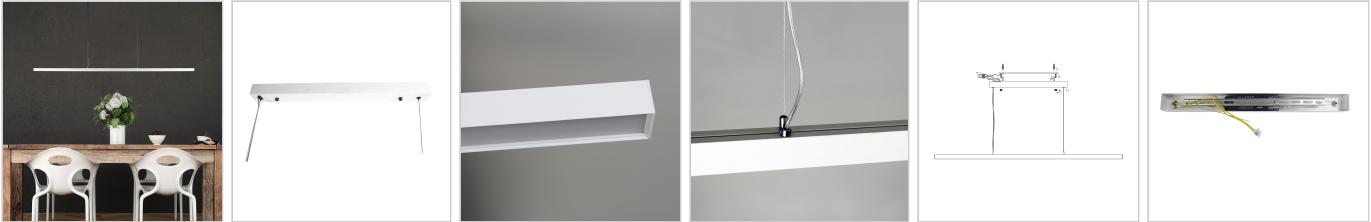

Cord / Wire Material	Stainless steel support wires
Primary Material	METAL
Lumen Output	>1500lm
Colour Temperature	4000K
Colour Rendition (CRI)	>Ra82
Dimmable	Dimmable with most LED friendly dimmers
Supplier Code	OL60795/1500WH
UPI	9324879214605
Electrician To Install	This fitting should be installed by a licenced electrician
Warranty / Guarantee	3 Year Replacement Guarantee

Images

Unless stated, fittings do not include globes (bulbs). No representations are made as to the suitability of this product for your application. All fixed lights (other than DIY lights) should be installed by a licensed electrical contractor. Due to continuing product development, some specifications may change over time. Refer to our detailed Terms and Conditions, online at: www.orient-lighting.com.au | Details and specifications are current at the time of printing, and with constant product development, subject to change.

(c) Oriel Lighting