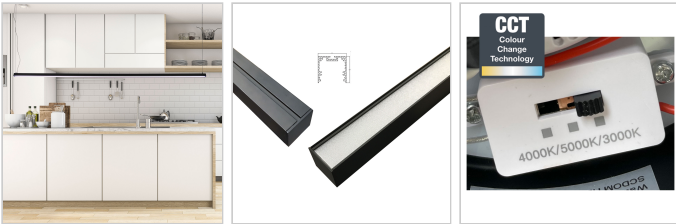

Primary Material	METAL
Lumen Output	1980/2050/2200
Colour Temperature	3000K / 4000K / 5000K
Colour Rendition (CRI)	>Ra82
PLU	76432
Supplier Code	OL60625/1800BK
UPI	9324879223331
Electrician To Install	Must be installed by a qualified electrician

Images

Unless stated, fittings do not include globes (bulbs). No representations are made as to the suitability of this product for your application. All fixed lights (other than DIY lights) should be installed by a licensed electrical contractor. Due to continuing product development, some specifications may change over time. Refer to our detailed Terms and Conditions, online at: www.oriel-lighting.com.au | Details and specifications are current at the time of printing, and with constant product development, subject to change.

(c) Oriel Lighting