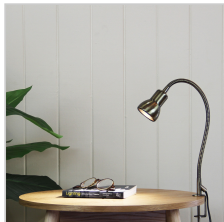

UPI	9324879213424
Warranty / Guarantee	1 Year Replacement Guarantee

Images

Unless stated, fittings do not include globes (bulbs). No representations are made as to the suitability of this product for your application. All fixed lights (other than DIY lights) should be installed by a licensed electrical contractor. Due to continuing product development, some specifications may change over time. Refer to our detailed Terms and Conditions, online at: www.oriel-lighting.com.au | Details and specifications are current at the time of printing, and with constant product development, subject to change.

(c) Oriel Lighting

quality lighting at affordable prices | specifications subject to change without notice - check the website for the latest information | www.oriel-lighting.com.au