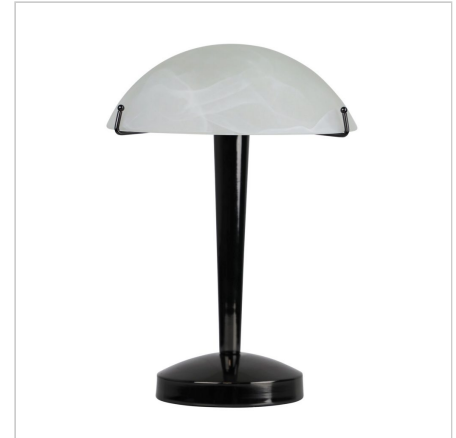

## RUBY TOUCH LAMP

SKU:OL99511GM

Gunmetal

### Description

The Ruby touch lamp combines simple styling with an alabaster finished glass. The on/off touch lamp works well with all types of bulbs, including LED. This stylish lamp is perfect for bedside.

### Additional information

<b>Brand</b>	Oriel Lighting
<b>Colour</b>	Gunmetal
<b>Bulb Qty</b>	1
<b>Bulb Type</b>	E14
<b>Wattage</b>	42W
<b>Bulb Included</b>	NO
<b>Recommended Globe</b>	A-LED-42050440
<b>Voltage</b>	240V
<b>Indoor / Outdoor / Alfresco</b>	Indoor Use
<b>Overall Height</b>	32
<b>Overall Width</b>	22.5
<b>Overall Depth</b>	22.5
<b>Fitting Height</b>	320
<b>Fitting Length</b>	225
<b>Fitting Width</b>	225

(c) Oriel Lighting

<b>Lamp Base Colour</b>	GUNMETAL
<b>Lamp Base Material</b>	Steel
<b>Lamp Cord Length</b>	1.6M
<b>Lamp Switch</b>	ON / OFF TOUCH
<b>Primary Material</b>	Steel and Glass
<b>PLU</b>	76239
<b>Supplier Code</b>	OL99511GM
<b>UPI</b>	9324879221092
<b>Warranty / Guarantee</b>	1 Year Replacement Guarantee