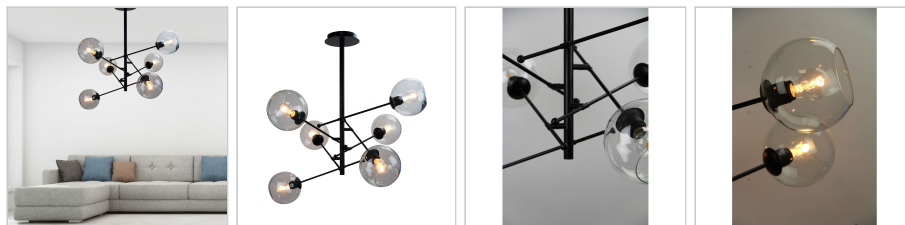

UPI	9324879218832
Electrician To Install	This fitting should be installed by a licenced electrician
Warranty / Guarantee	1 Year Replacement Guarantee

Images

Unless stated, fittings do not include globes (bulbs). No representations are made as to the suitability of this product for your application. All fixed lights (other than DIY lights) should be installed by a licensed electrical contractor. Due to continuing product development, some specifications may change over time. Refer to our detailed Terms and Conditions, online at: www.orient-lighting.com.au | Details and specifications are current at the time of printing, and with constant product development, subject to change.

(c) Oriël Lighting

quality lighting at affordable prices | specifications subject to change without notice - check the website for the latest information | www.orient-lighting.com.au