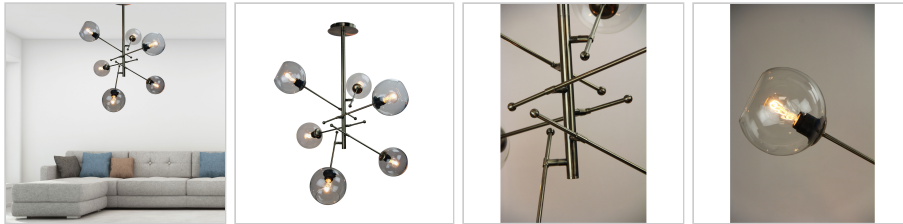

UPI	9324879216500
Electrician To Install	This fitting should be installed by a licenced electrician
Warranty / Guarantee	1 Year Replacement Guarantee

Images

Unless stated, fittings do not include globes (bulbs). No representations are made as to the suitability of this product for your application. All fixed lights (other than DIY lights) should be installed by a licensed electrical contractor. Due to continuing product development, some specifications may change over time. Refer to our detailed Terms and Conditions, online at: www.oriel-lighting.com.au | Details and specifications are current at the time of printing, and with constant product development, subject to change.

(c) Oriel Lighting

quality lighting at affordable prices | specifications subject to change without notice - check the website for the latest information | www.oriel-lighting.com.au