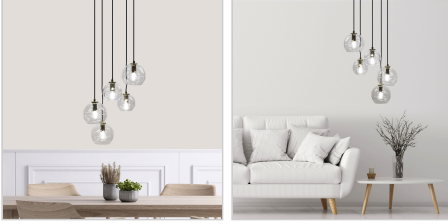

In The Box

1 x Suspension 5 x Glasses

Images

Unless stated, fittings do not include globes (bulbs). No representations are made as to the suitability of this product for your application. All fixed lights (other than DIY lights) should be installed by a licensed electrical contractor. Due to continuing product development, some specifications may change over time. Refer to our detailed Terms and Conditions, online at: www.oriel-lighting.com.au | Details and specifications are current at the time of printing, and with constant product development, subject to change.

(c) Oriel Lighting

quality lighting at affordable prices | specifications subject to change without notice - check the website for the latest information | www.oriel-lighting.com.au