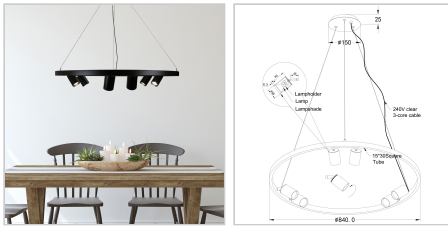

Images

Unless stated, fittings do not include globes (bulbs). No representations are made as to the suitability of this product for your application. All fixed lights (other than DIY lights) should be installed by a licensed electrical contractor. Due to continuing product development, some specifications may change over time. Refer to our detailed Terms and Conditions, online at: www.oriel-lighting.com.au | Details and specifications are current at the time of printing, and with constant product development, subject to change.

(c) Oriel Lighting

quality lighting at affordable prices | specifications subject to change without notice - check the website for the latest information | www.oriel-lighting.com.au